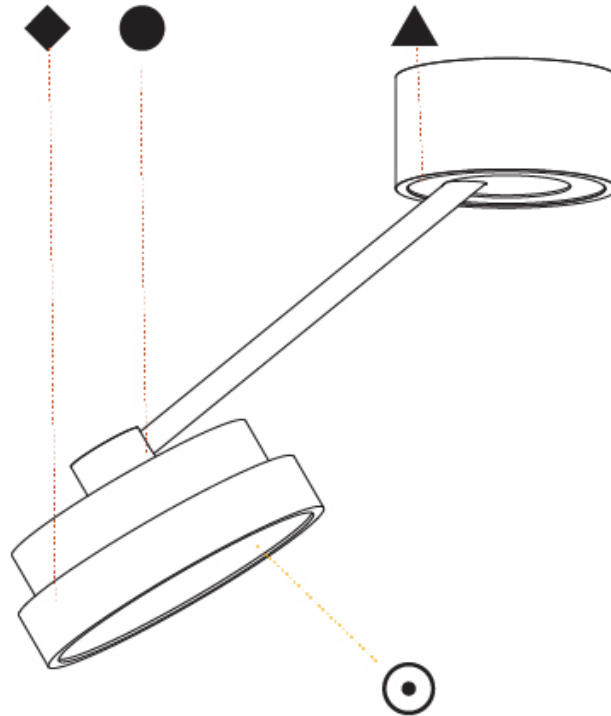

SIGN DIVA DANCER KORONA SUSPENSION

A300043-

PROJECT

TYPE

SPECIFIER

QUANTITY

DATE

A